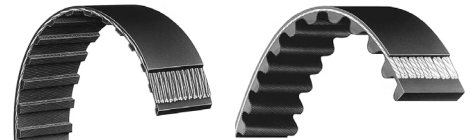

BANDO

Industrial Power Transmission Belts V-Belts, Timing / Synchronous Belts, Serpentine Belts